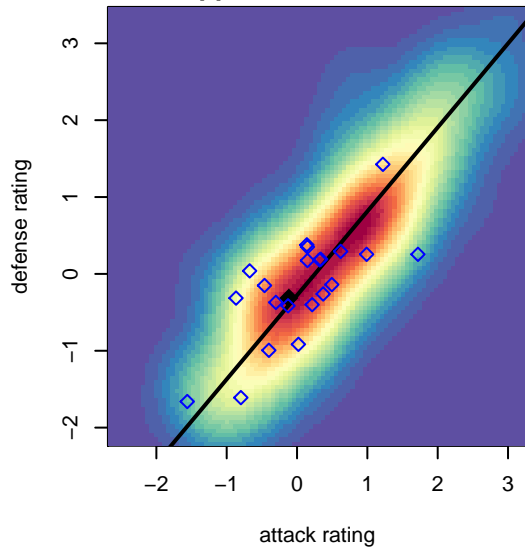

**attack and defense rating
relative to others at age
and all opponents in last 13 months**