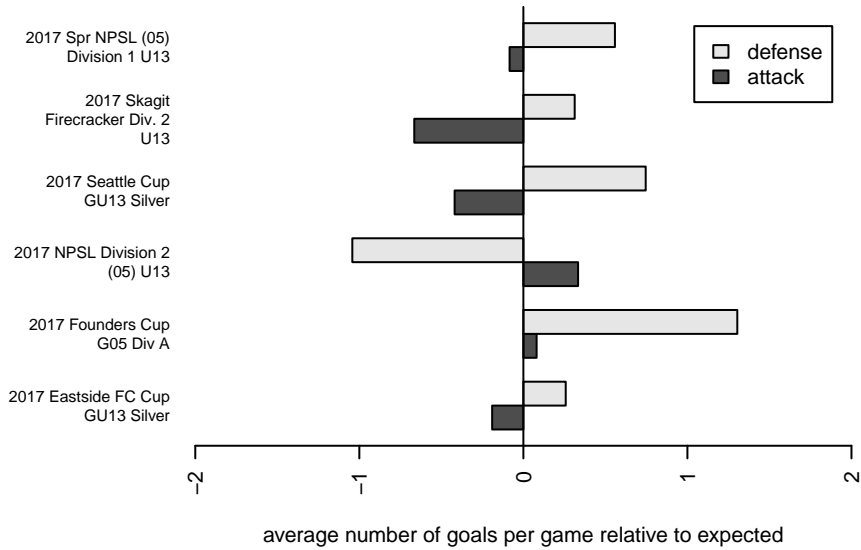

Performance relative to 13 month average