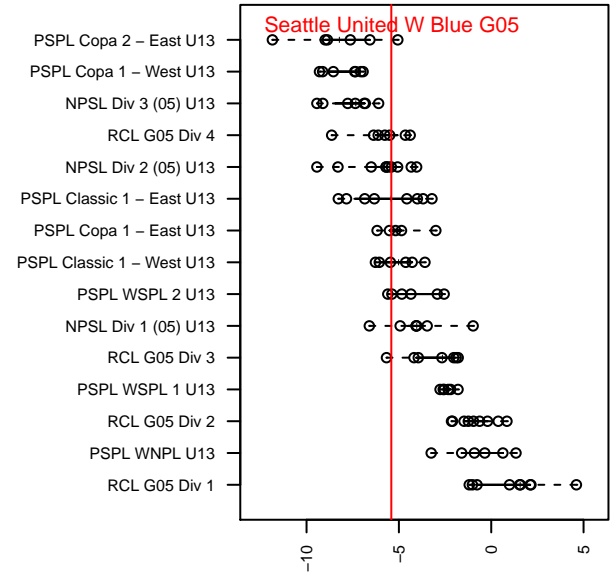

**attack and defense rating
relative to others at age
and all opponents in last 13 months**