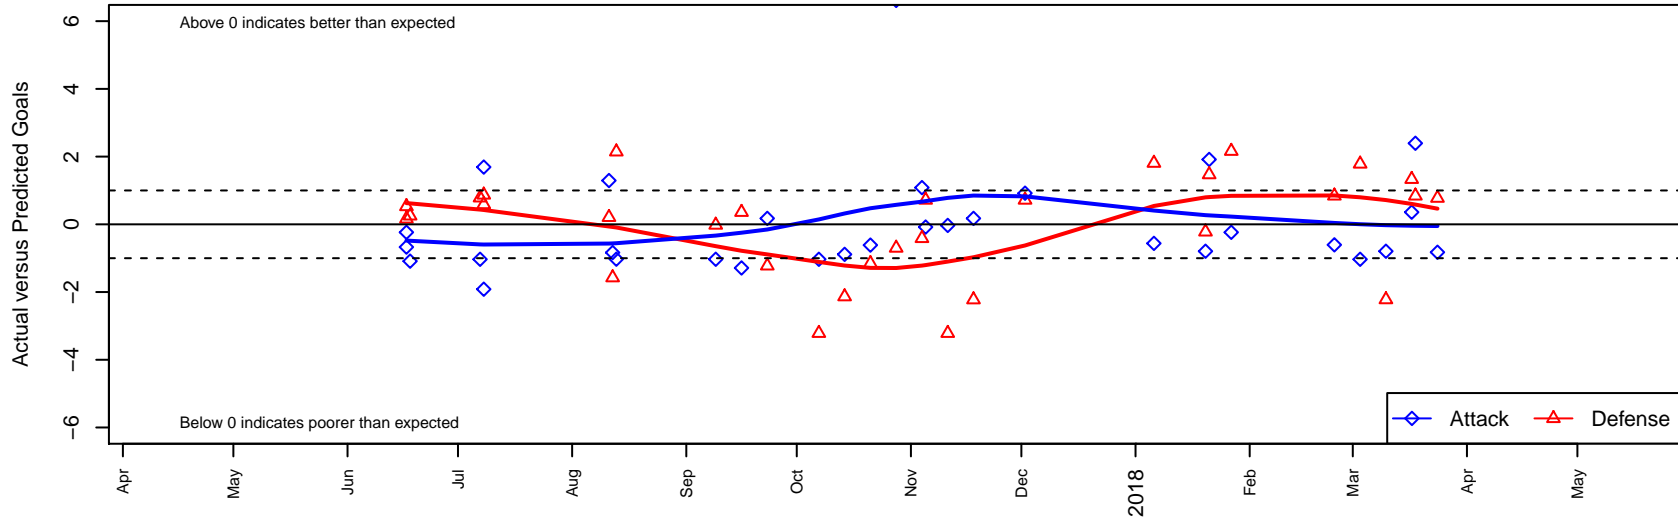

Seattle United W Blue G05

Seattle United Regional
 Seattle, WA
 G05 total strength=738
 attack=0.89 defense=0.73
 fall league = NPSL Div 2 (05) U13
 spr league = Spr NPSL (05) Div 1 U13

alt names used:
 Seattle United West G05 Blue
 Seattle United West G05 Blue
 Seattle United West G05 Blue
 Seattle United West G05 Blue
 Seattle United West G05 Blue
 Seattle United West G05 Blue

Venues played:
 2017 Skagit Firecracker Div. 2 U13
 2017 Seattle Cup GU13 Silver
 2017 Eastside FC Cup GU13 Silver
 2017 NPSL Division 2 (05) U13
 2017 Founders Cup G05 Div A
 2017 Spr NPSL (05) Division 1 U13

Seattle United W Blue G05
 Dots are actual minus expected GF (blue circles) and GA (red triangles).
 Blue line is smoothed change in attack strength. Red is smoothed change in defense strength.

**attack and defense variance (black dot)
relative to other teams
and top 10 in region**