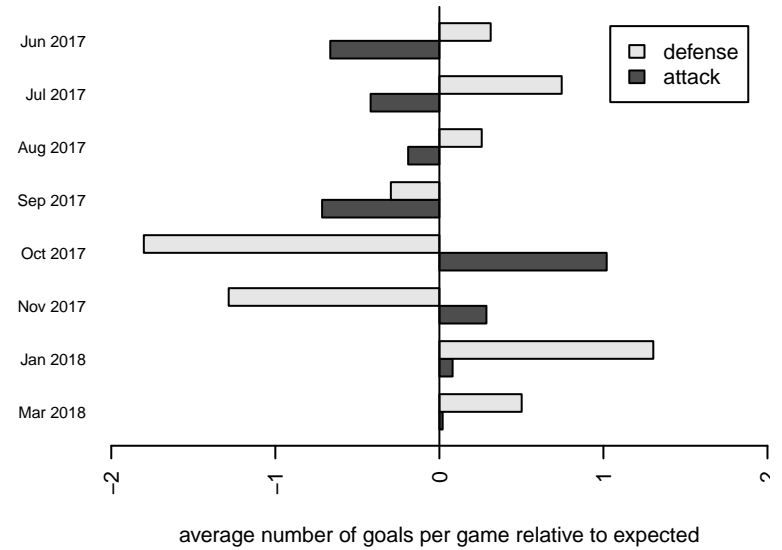

Performance relative to 13 month average