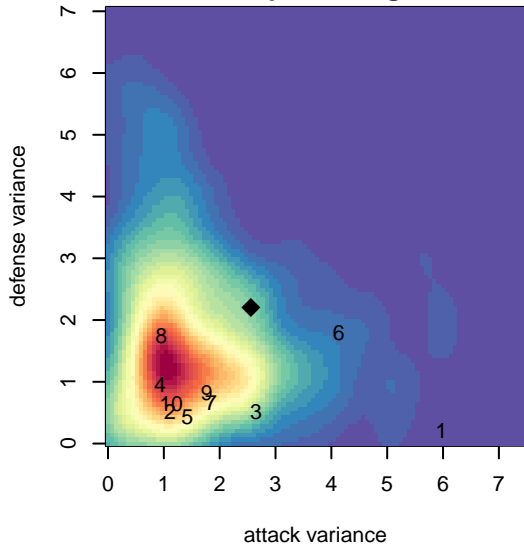

Seattle United W Blue G05

Seattle United Regional
 Seattle, WA
 G05 total strength=738
 attack=0.89 defense=0.73
 fall league = NPSL Div 2 (05) U13
 spr league = Spr NPSL (05) Div 1 U13

alt names used:
 Seattle United West G05 Blue
 Seattle United West G05 Blue
 Seattle United West G05 Blue
 Seattle United West G05 Blue
 Seattle United West G05 Blue
 Seattle United West G05 Blue

Seattle United W Blue G05
 Dots are actual minus expected GF (blue circles) and GA (red triangles).
 Blue line is smoothed change in attack strength. Red is smoothed change in defense strength.

**attack and defense variance (black dot)
relative to other teams
and top 10 in region**